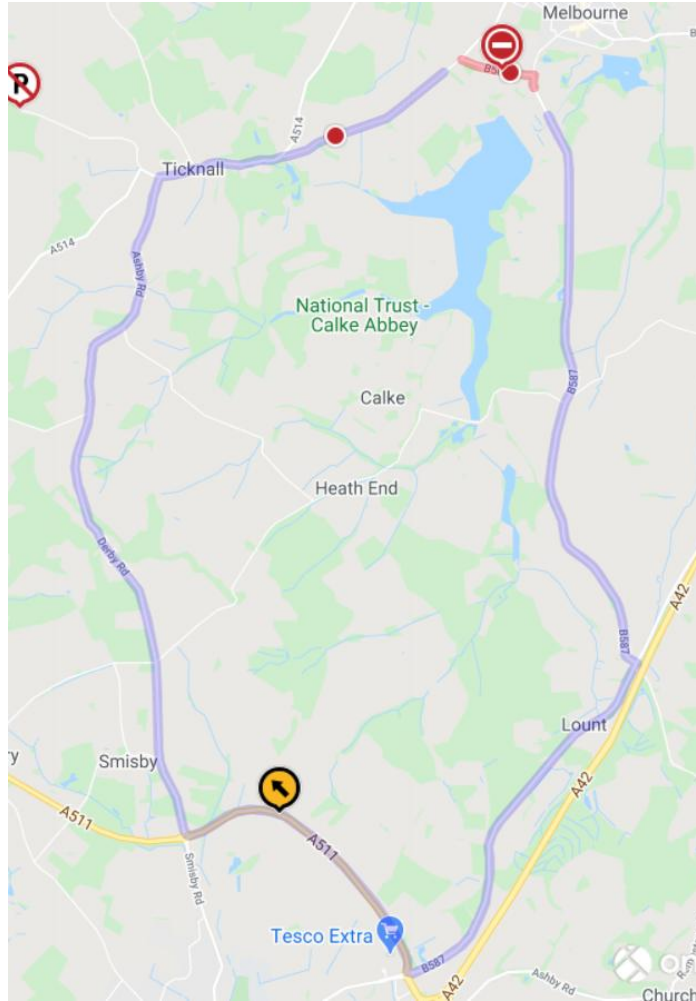

Access to the Club

Road-works around the Club

Robinson's Hill is likely to stay closed until the end of April, but the Ashby road has reopened, so you can get to the club through Melbourne.

It's likely to be busy, so leave extra time!

Stanton Harold Sailing Club
Calke Road, Melbourne, Derbyshire DE73 8DL
what3words: "forehand.steer.mainland"
Tel: 07765 749 772 www.shsc.org.uk