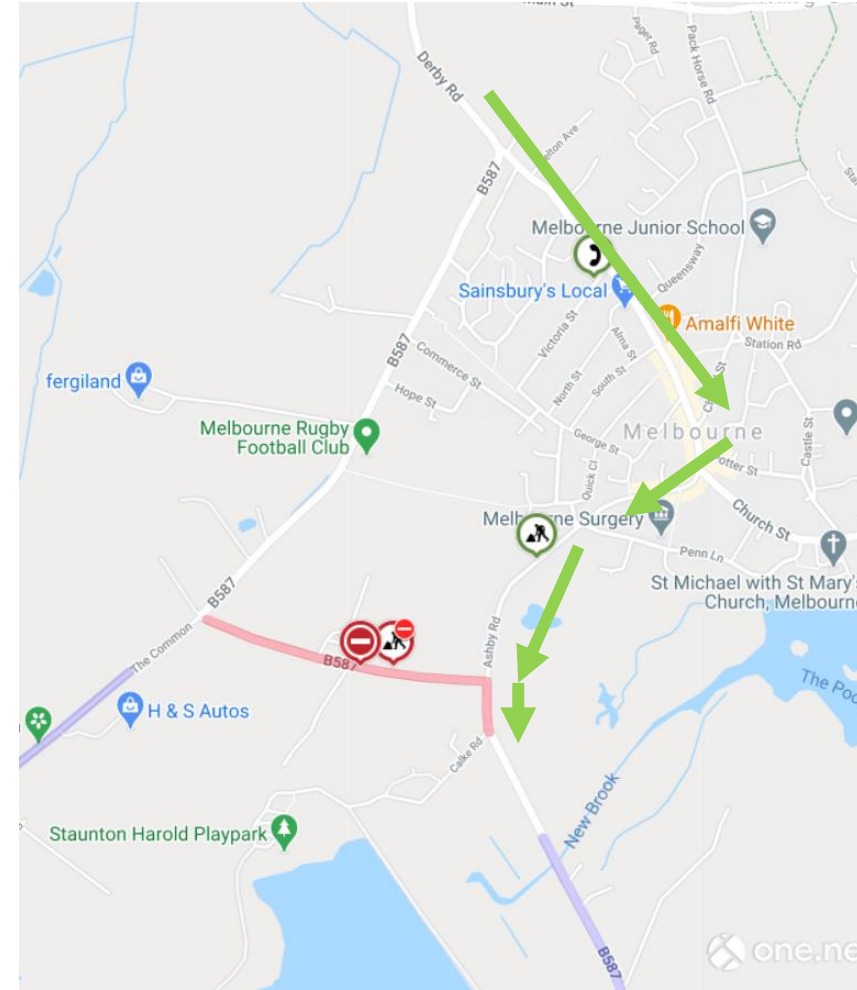

Access to the Club

Road-works around the Club

Robinson's Hill is likely to stay closed until the end of April, but the Ashby road has reopened, so you can get to the club through Melbourne.

It's likely to be busy, so leave extra time!

Stanton Harold Sailing Club
Calke Road, Melbourne, Derbyshire DE73 8DL
what3words: "forehand.steer.mainland"
Tel: 07765 749 772 www.shsc.org.uk